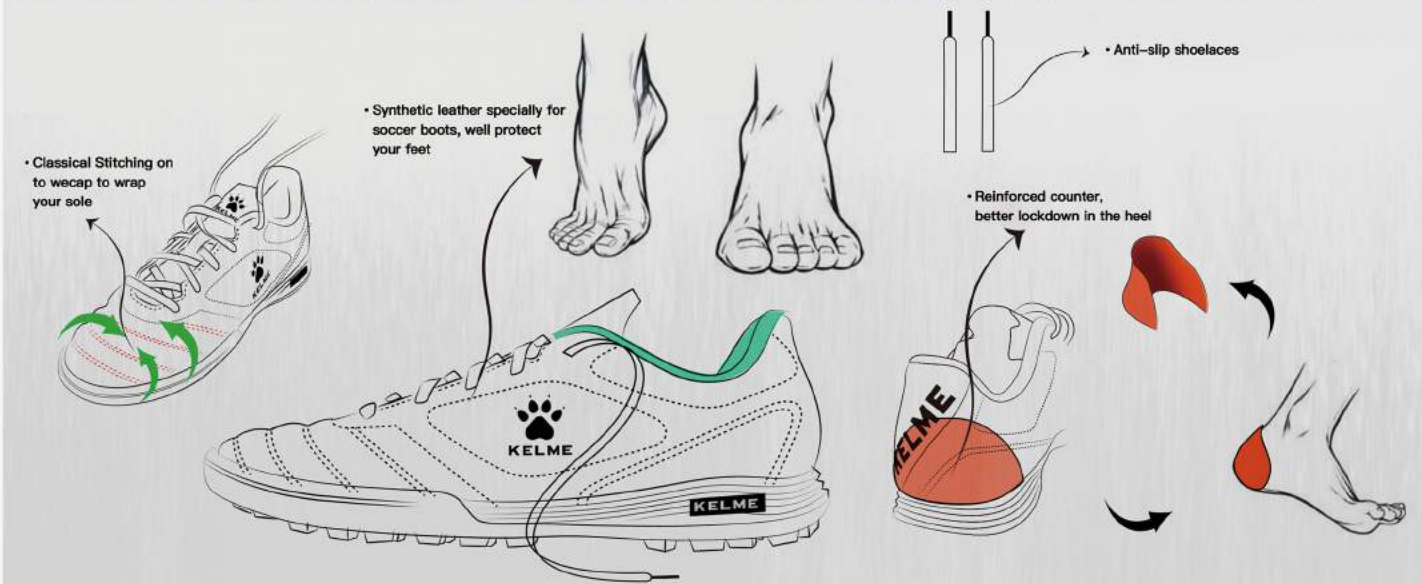

**Wonderful future starts
from this step!**

KIDS/WOMENS/MENS