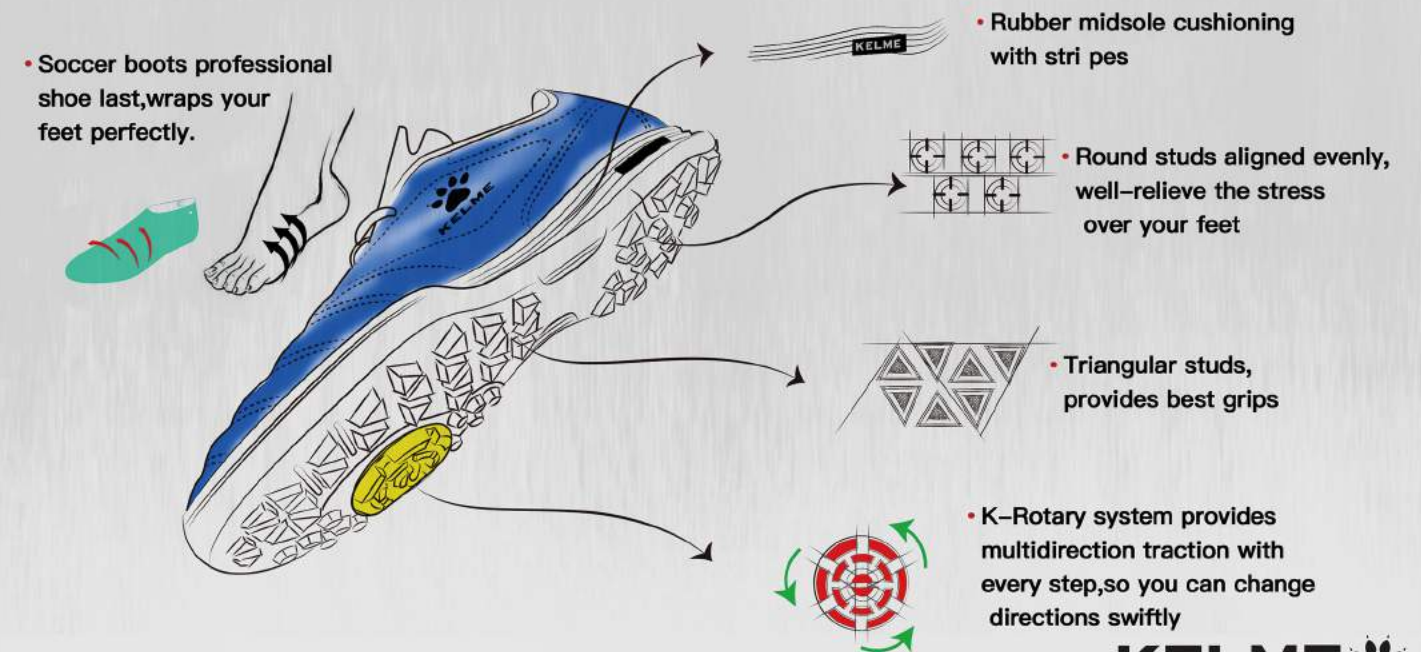

因为专业
BY PROFESSIONAL FOOTBALL SPECIALISTS

所以放心
WEAR WITH CONFIDENCE.