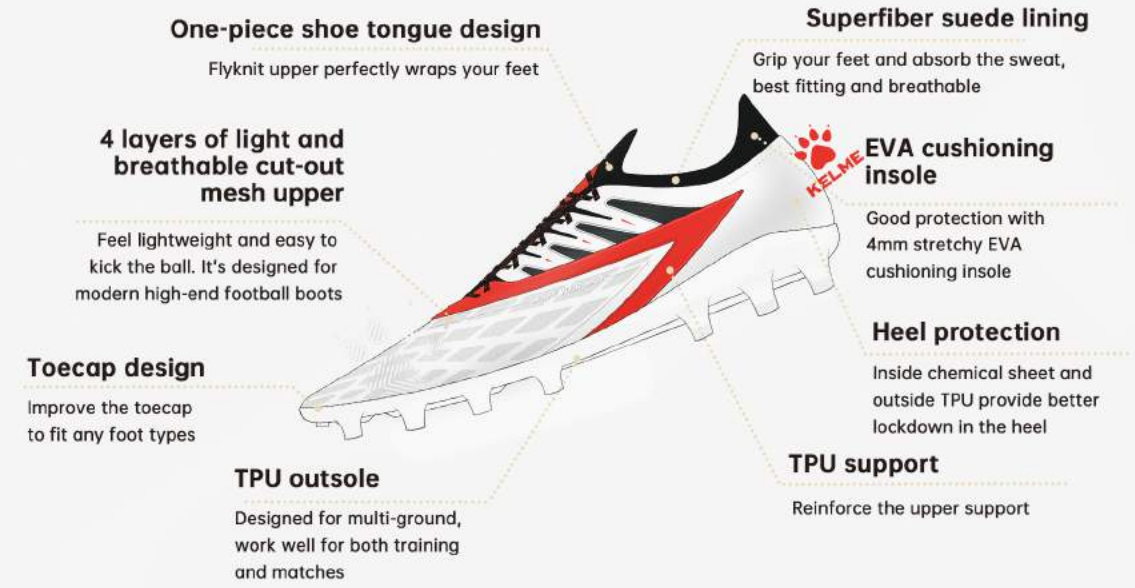

OUTSOLE: TPU

Upper with Kangaroo Leather+
wave bones uptake support

Midsole with nylon anti-torsion insert

MEN:
SIZE:39-45

061
Cool Black

100
White

**8322ZX1137
MEN'S FOOTBALL SHOES (MG)**

Keywords:
Wrap, Stability, Speed