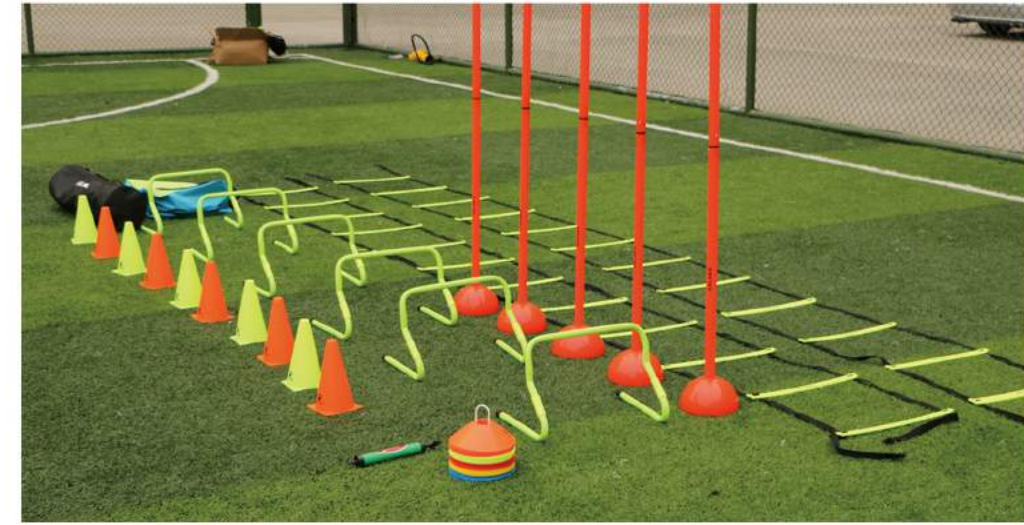

■ K16XLQC001

AGILITY TRAINING KIT--PRIMARY LEVEL

AGILITY TRAINING LADDERS	K16XLQC011-2	2PCS
SAFETY INFLATOR		1PC
AGILITY POLE(WITH BASE)	K16XLQC015	5PCS
AGILITY CONE	K16XLQC017	10PCS
DISK MARKER	K16XLQC003 or K16XLQC009	50PCS
TRAINING HURDLES	K16XLQC013	5PCS