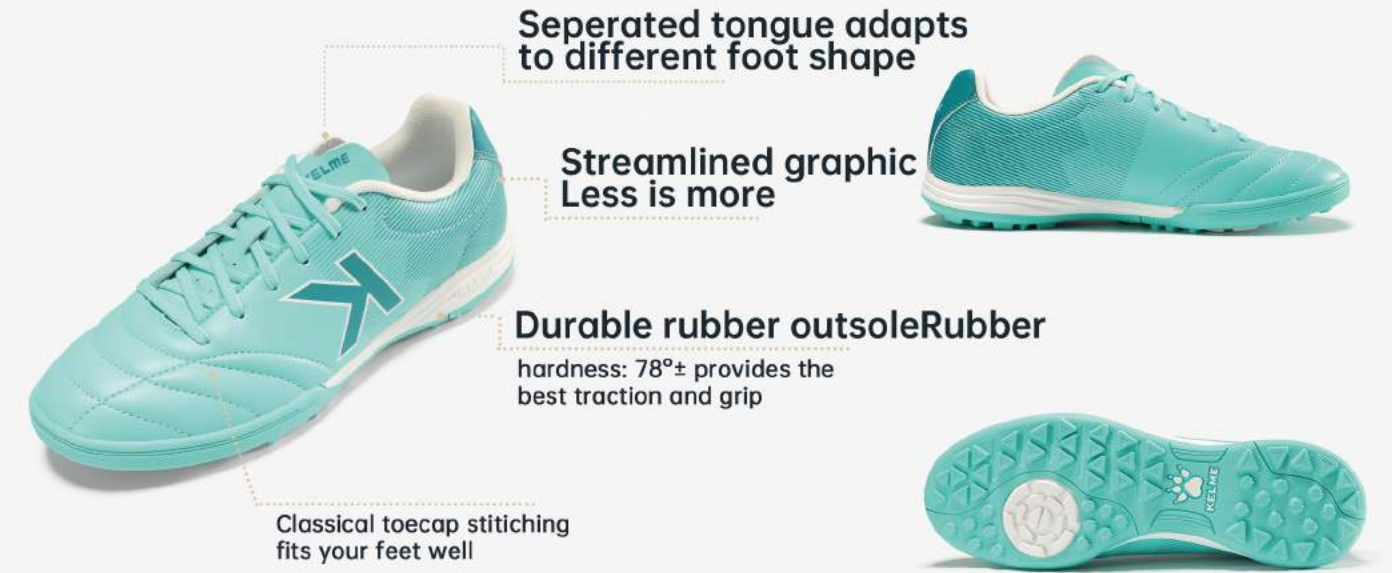

MEN:
SIZE: 39-45

165
White/Black/Red

807
Bright Orange

404
Sky Blue

**8232ZX1104
MEN'S FOOTBALL SHOES(TF)**

**8232ZX3104
KIDS' FOOTBALL SHOES(TF)**

UPPER: MICROFIBER PU
 OUTSOLE: RUBBER
 Elastic Microfiber, Soft, Light-weighted, Matching outfit. Best option for training and grassroot match