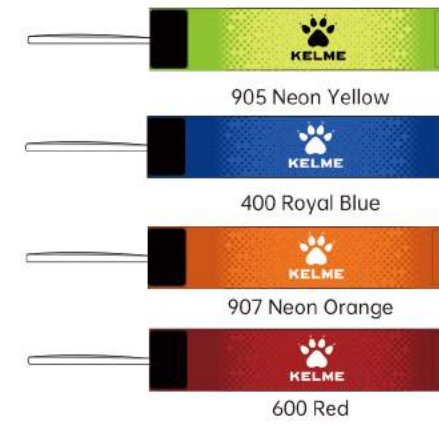

003 Black/White 611 Red/Black

■8101XB5001

CAPTAIN ARMBAND FABRIC:ELASTIC TAPE
SIZE: FREE SIZE

905 Neon Yellow 400 Royal Blue 907 Neon Orange 600 Red

■9886702

CAPTAIN ARMBAND FABRIC:ELASTIC TAPE
SIZE: 31*6.5CM