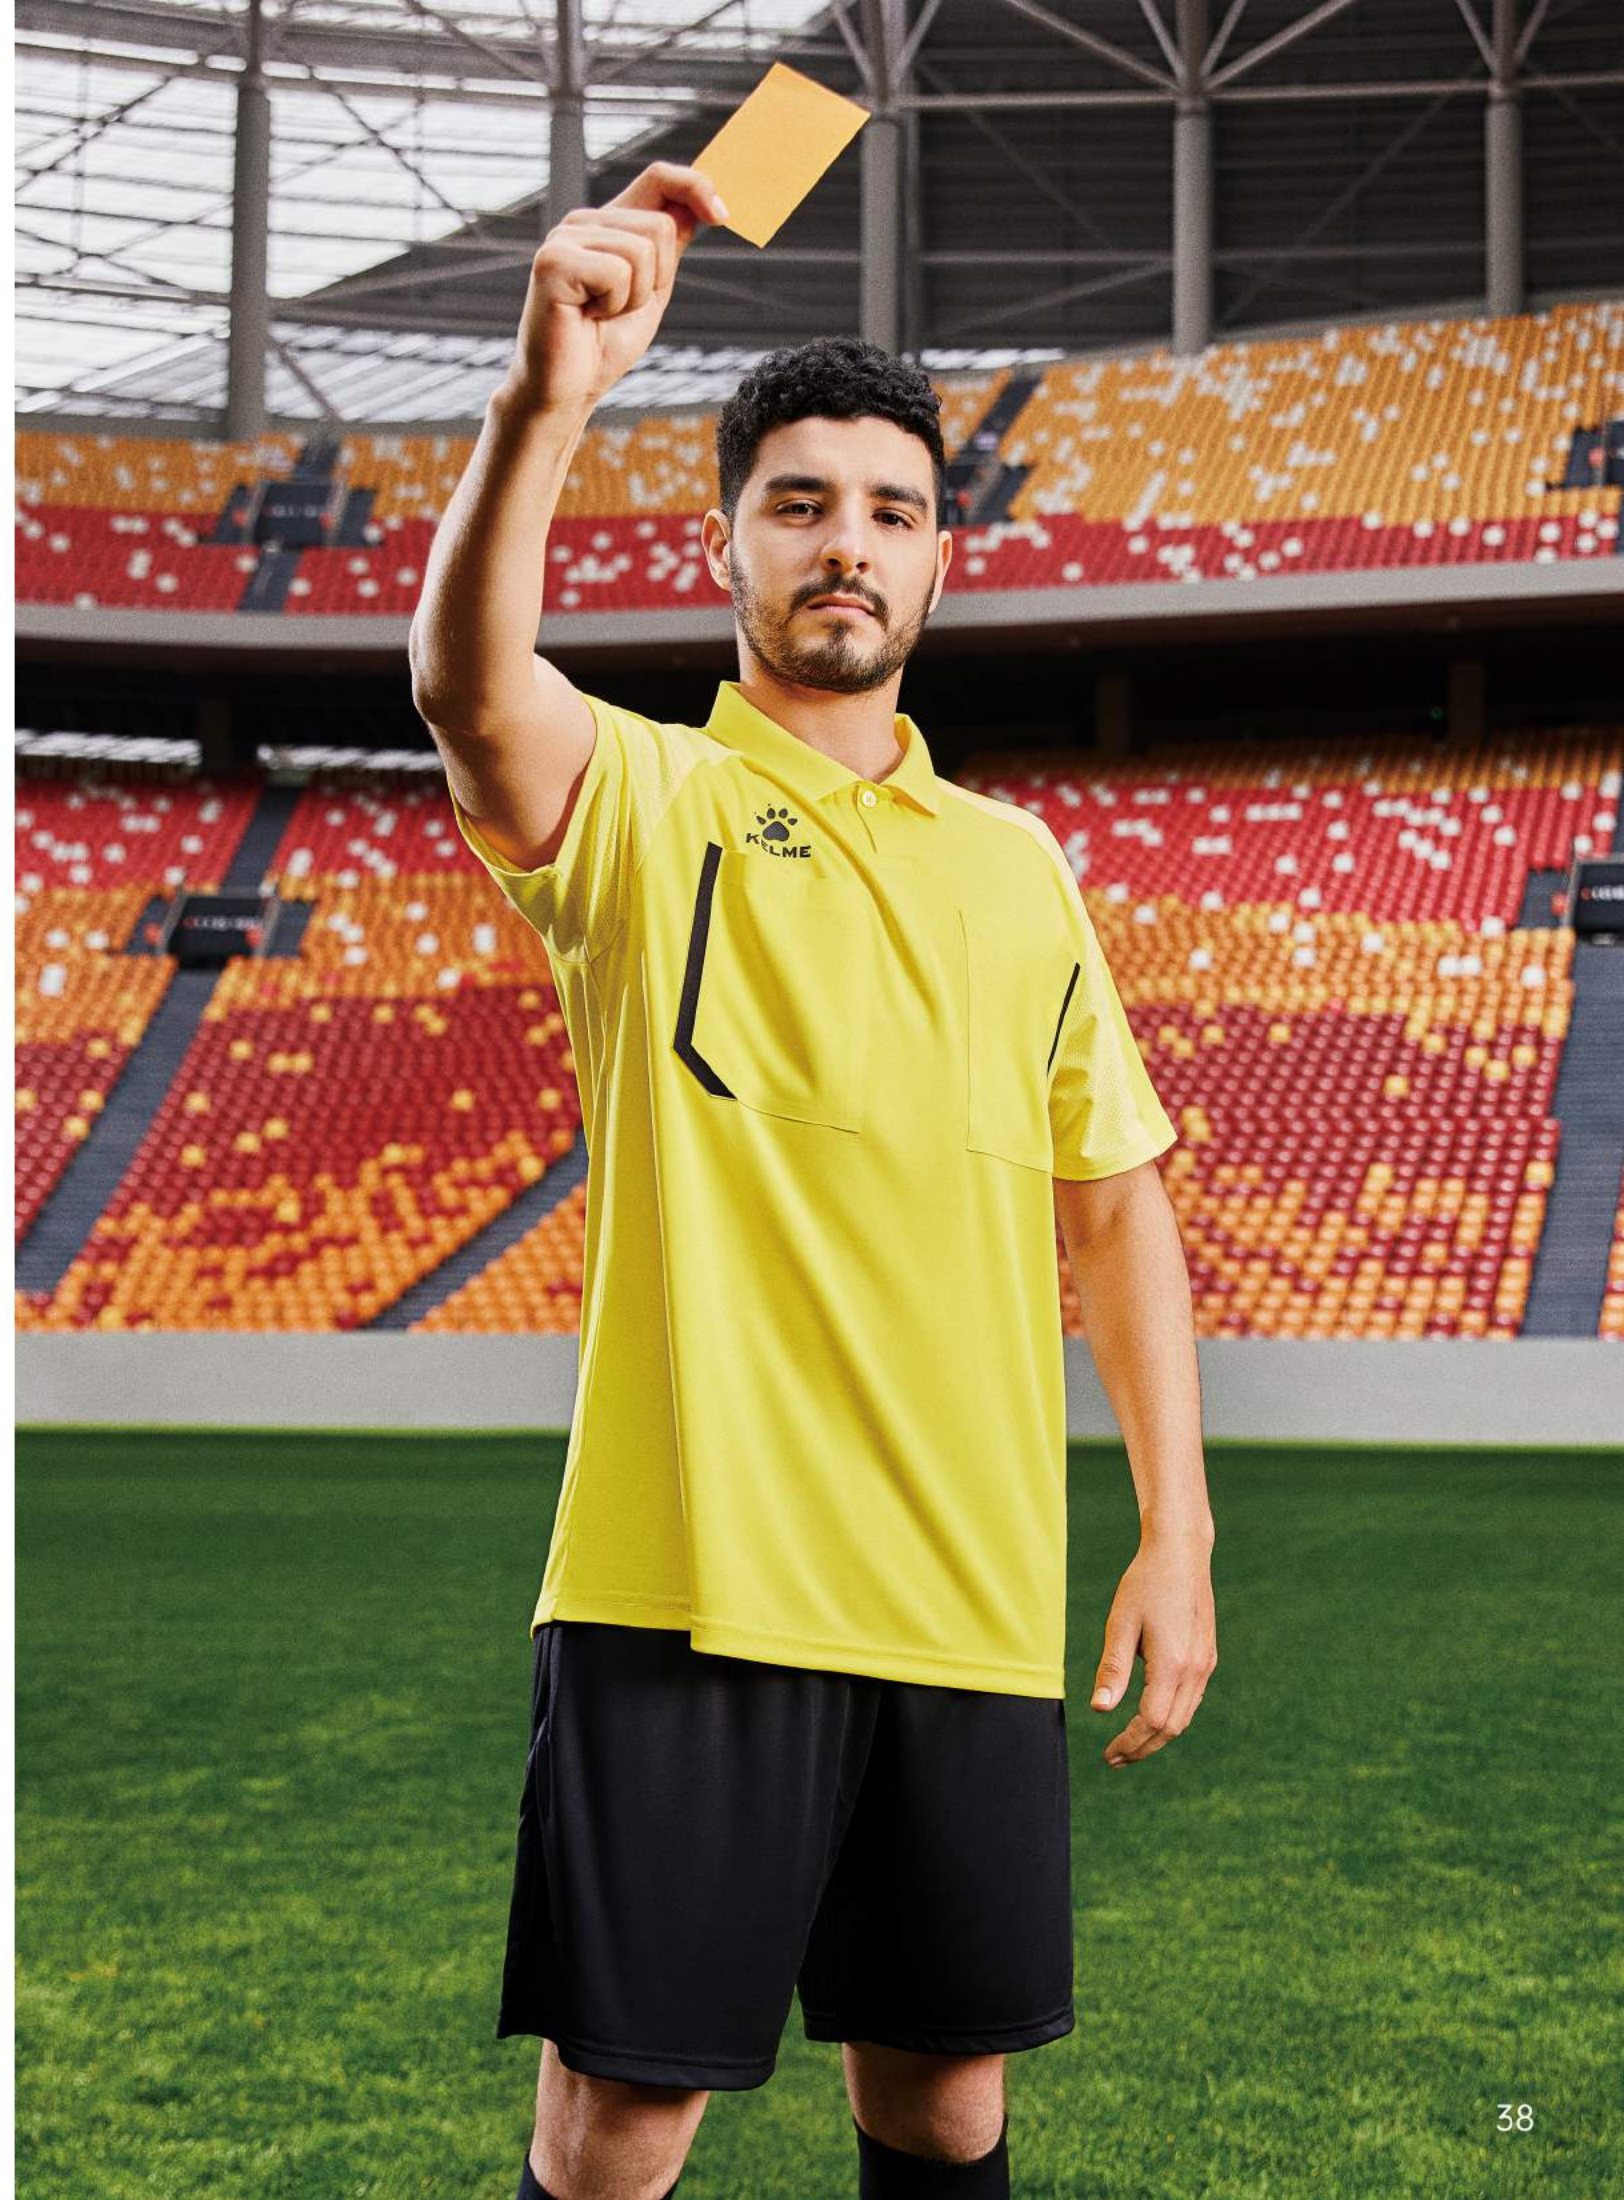

■ 8351ZB1086

SHORT SLEEVE REFEREE SET FABRIC:100% POLYESTER

ADULTS:
SIZE: S-5XL

■ 3801286 ■ 3803286

LONG SLEEVE GOALKEEPER SET FABRIC:100% POLYESTER

ADULTS: SIZE: S-5XL
KIDS: SIZE: 120-160